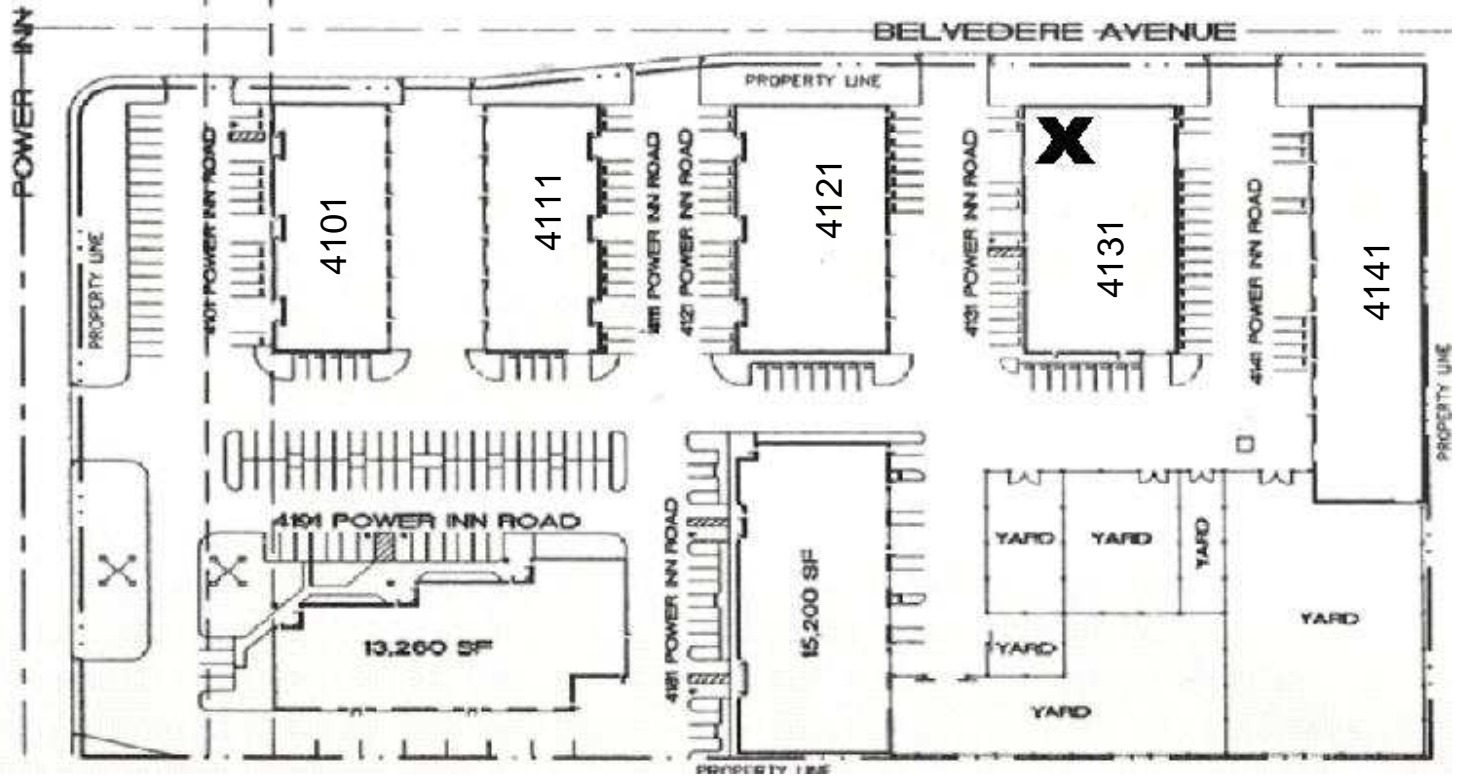

Valley Tool Repair  
 4131-B Power Inn Road  
 Sacramento, CA 95826  
 (916) 381-6300 Fax: 737-3234

Power Inn Road

To find VTR: Come down Power Inn Road, 1 mile south of hwy 50. Come 5 stop lights from the freeway, the 5th light is 14th avenue, cross 14th continuing south on Power Inn, make the first left past 14th down Belvedere Avenue, we are the 4th building on the right 4131 on the building.